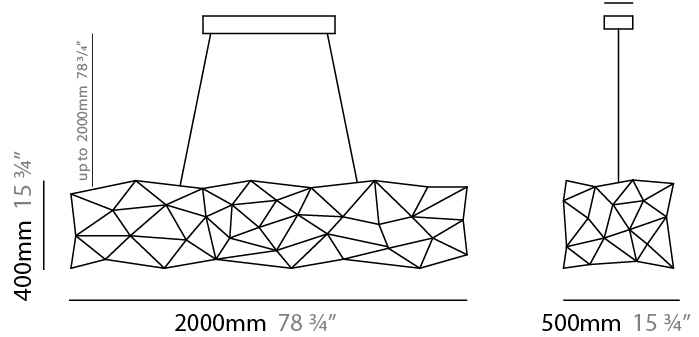

D101740-

base number   LED Dimming   Color Temperature   Finish Options

1. To build a product code in our configurator select the specify button on the base model # product page
2. To build a manual product code on this datasheet choose from the options listed below in blue font and add the suffix to the base model #

GENERAL

Series: Cosmos Abstract
Brand: Quasar
Division: Design
Mounting Type: Suspension
Mounting Location: Ceiling
Subcategory: Ambient

PHYSICAL

Shape: Abstract
Length (mm): 2000
Length (in): 78 3/4
Width (mm): 500
Width (in): 19 11/16
Height (mm): 400
Height (in): 15 3/4
Max. Overall Height (mm): 2400
Max. Overall Height (in): 94 1/2
Light Distribution: Omnidirectional
Weight (kg): 4.5
Weight (lbs): 9.92
[Fixture Finish: NIC / BRA / BBR](#)
Fixture Material: Metal
Cable Details: 2000mm Cable
Upon Request: Custom Sizes

ELECTRICAL

Lamp Type: LED
Input Wattage (W): 42
[Dimming: Non-Dimming / Phase Dimming (120vac Only)](#)
Driver Included: Yes
Driver Location: Integrated
Driver Type: Constant Voltage - Universal
Driver Class: Class 2
Input Voltage (V): 120 - 277
Output Voltage (V): 12
Upon Request: Integral: 0-10Vdc dimming

LED

Number of LEDs: 70
[Color Temperature (°K): 2400 / 2800](#)
Max. Delivered Lumen (lm): 2100 (2800K)
CRI: >90 CRI
Lamp Life (hrs): 50000

OPTICAL

RATINGS AND CERTIFICATIONS

Certified By: Certified for North American Standards
IP rating: IP20

PROJECT
TYPE
SPECIFIER
QUANTITY
DATE