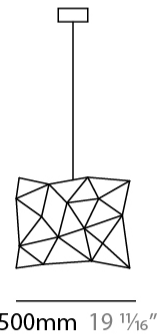

COSMOS ABSTRACT SUSPENSION

D101738-

base number   LED   Color   Finish
Dimming   Temperature   Options

1. To build a product code in our configurator select the specify button on the base model # product page
2. To build a manual product code on this datasheet choose from the options listed below in blue font and add the suffix to the base model #

GENERAL

Series: Cosmos Abstract
Brand: Quasar
Division: Design
Mounting Type: Suspension
Mounting Location: Ceiling
Subcategory: Ambient

PHYSICAL

Shape: Abstract
Length (mm): 1250
Length (in): 49 3/16
Width (mm): 500
Width (in): 19 11/16
Height (mm): 400
Height (in): 15 3/4
Max. Overall Height (mm): 2400
Max. Overall Height (in): 94 1/2
Light Distribution: Omnidirectional
Weight (kg): 4
Weight (lbs): 8.82
[Fixture Finish: NIC / BRA / BBR](#)
Fixture Material: Metal
Cable Details: 2000mm Cable
Upon Request: Custom Sizes

ELECTRICAL

Lamp Type: LED
Input Wattage (W): 30
[Dimming: Non-Dimming / Phase Dimming (120vac Only)](#)
Driver Included: Yes
Driver Location: Integrated
Driver Type: Constant Voltage - Universal
Driver Class: Class 2
Input Voltage (V): 120 - 277
Output Voltage (V): 12
Upon Request: Integral: 0-10Vdc dimming

LED

Number of LEDs: 50
[Color Temperature (°K): 2400 / 2800](#)
Max. Delivered Lumen (lm): 1500 (2800K)
CRI: >90 CRI
Lamp Life (hrs): 50000

OPTICAL

RATINGS AND CERTIFICATIONS

Certified By: Certified for North American Standards
IP rating: IP20