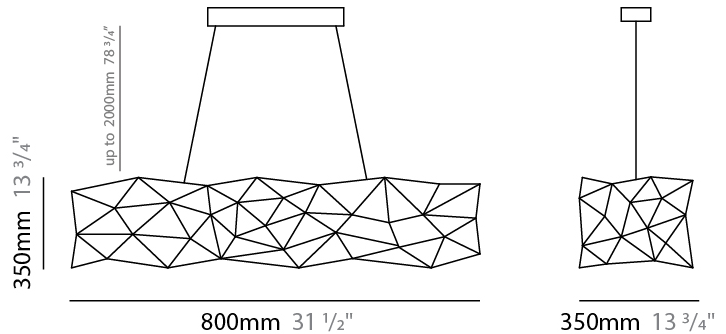

COSMOS ABSTRACT SUSPENSION

D101942-

base number   LED Dimming   Color Temperature   Finish Options

PROJECT
TYPE
SPECIFIER
QUANTITY
DATE

1. To build a product code in our configurator select the specify button on the base model # product page
2. To build a manual product code on this datasheet choose from the options listed below in blue font and add the suffix to the base model #

GENERAL

Series: Cosmos Abstract
Brand: Quasar
Division: Design
Mounting Type: Suspension
Mounting Location: Ceiling
Subcategory: Ambient

PHYSICAL

Shape: Abstract
Length (mm): 800
Length (in): 31 1/2
Width (mm): 350
Width (in): 13 3/4
Height (mm): 350
Height (in): 13 3/4
Max. Overall Height (mm): 2350
Max. Overall Height (in): 92 1/2
Light Distribution: Omnidirectional
Weight (kg): 2.50
Weight (lbs): 5.51
[Fixture Finish: NIC / BRA / BBR](#)
Fixture Material: Metal
Upon Request: Custom Sizes

ELECTRICAL

Lamp Type: LED
Input Wattage (W): 21
[Dimming: Non-Dimming / Phase Dimming (120vac Only)](#)
Driver Included: Yes
Driver Location: Integrated
Driver Type: Constant Voltage - Universal
Driver Class: Class 2
Input Voltage (V): 120 - 277
Output Voltage (V): 12
Upon Request: Integral: 0-10Vdc dimming

LED

Number of LEDs: 35
[Color Temperature (°K): 2400 / 2800](#)
Max. Delivered Lumen (lm): 1050 (2800K)
CRI: >90 CRI
Lamp Life (hrs): 50000

OPTICAL

RATINGS AND CERTIFICATIONS

Certified By: Certified for North American Standards
IP rating: IP20