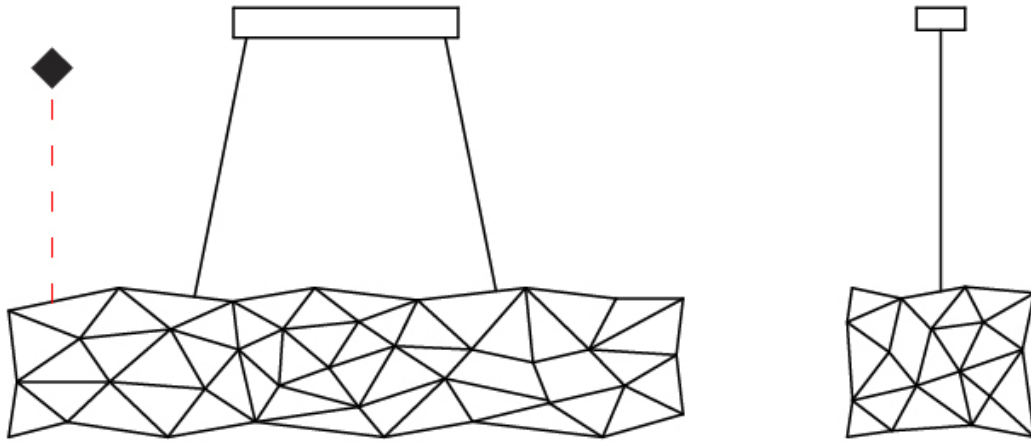

COSMOS ABSTRACT SUSPENSION

D101740-

PROJECT _____

TYPE _____

SPECIFIER _____

QUANTITY _____

DATE _____

D